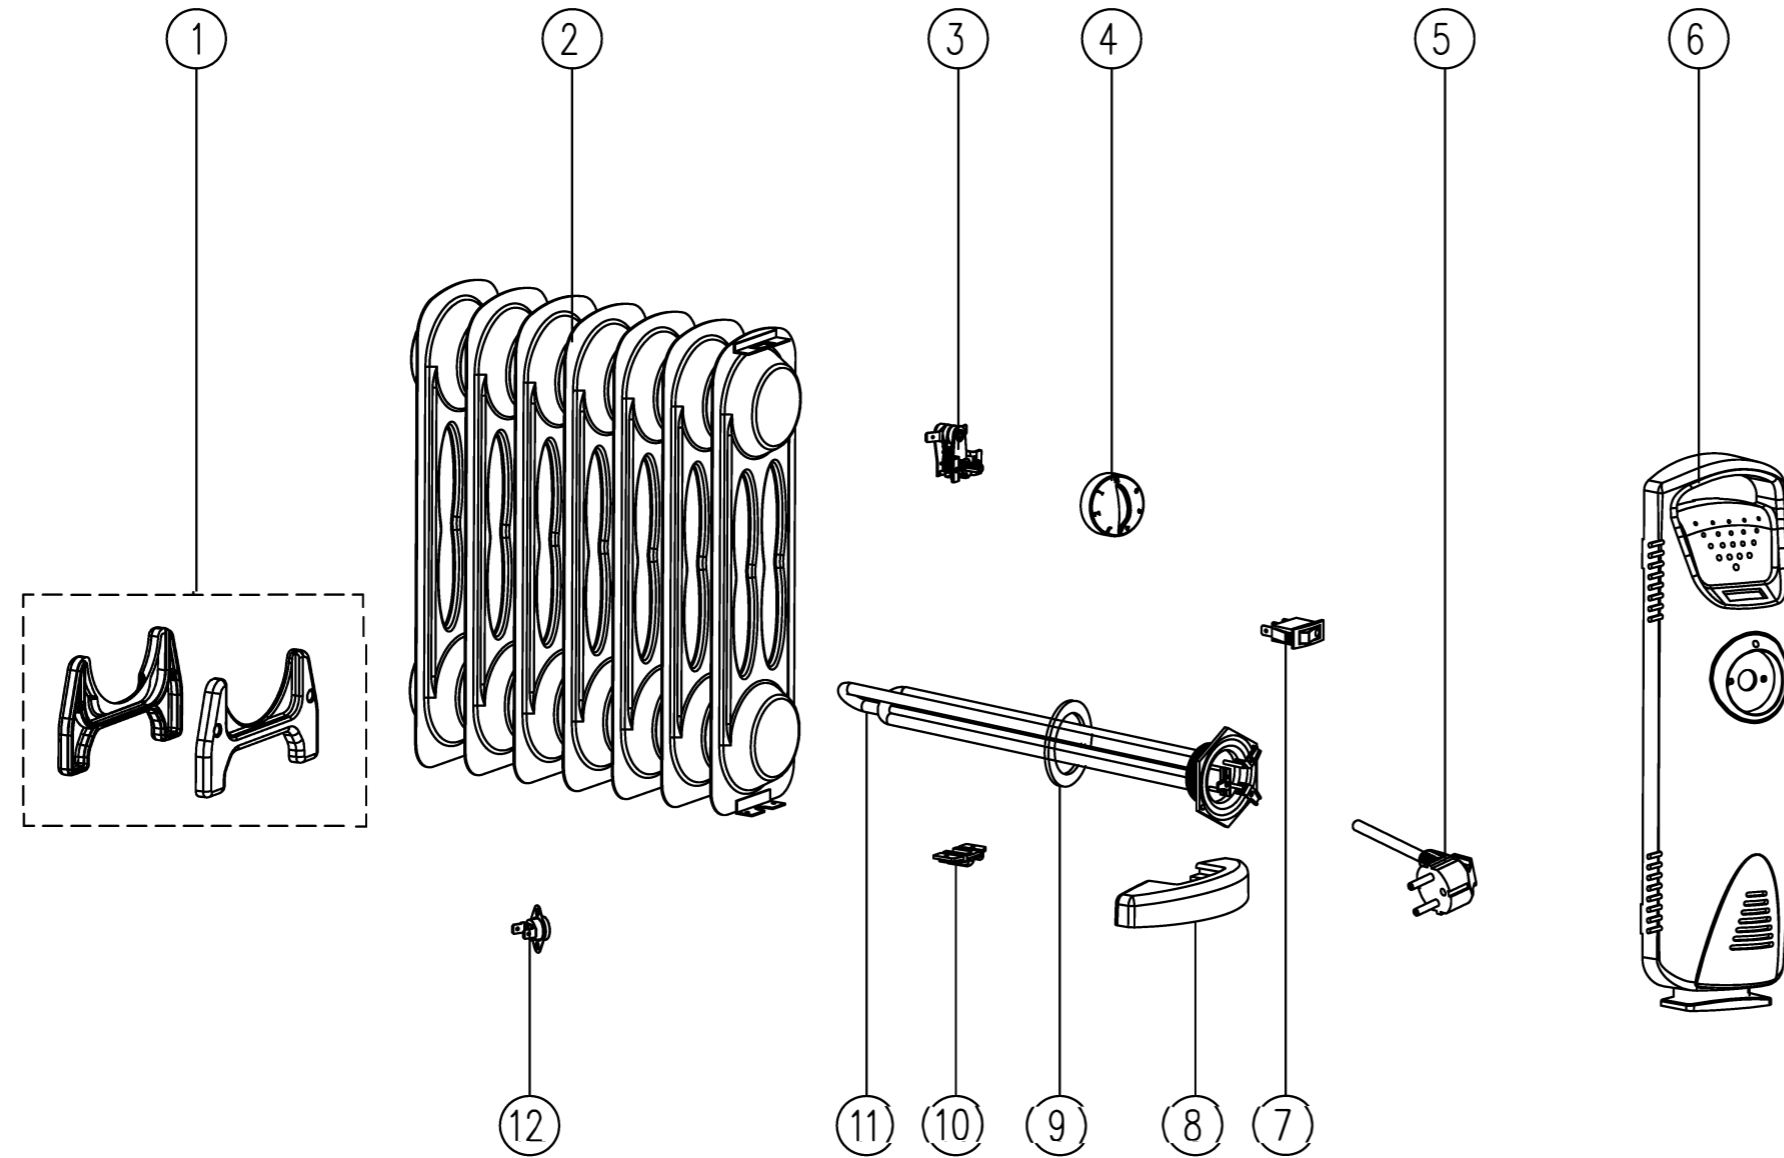

OLIA 541105

SUPRA

12	KSD
11	heating element
10	Cable bracket clap
9	Gasket
8	Front truckle
7	Switch
6	Panel
5	Cable & plug
4	Knob
3	Thermostat
2	Fin body
1	Back truckle
No.	Name

No	Components Name	Specification
1	Plug	JF-03 16A 250V~
2	Power cord	H05RN-F 3G0.75mm ²
3	Internal Wire	H05S-K 0.75mm ²
4	Wire connector	CE2
5	Switch	RK1-15 16A250V
6	Thermostat	KDT-200 16A250V 65℃
7	Self-resetting thermal cut-out	KSD301A-A324C, 250V, 10A 90℃
8	Non Self-resetting thermal cut-out	KSD301A-A353RC, 250V, 10A 125℃
9	Heating element	230V/50Hz 1000W
Remarks		