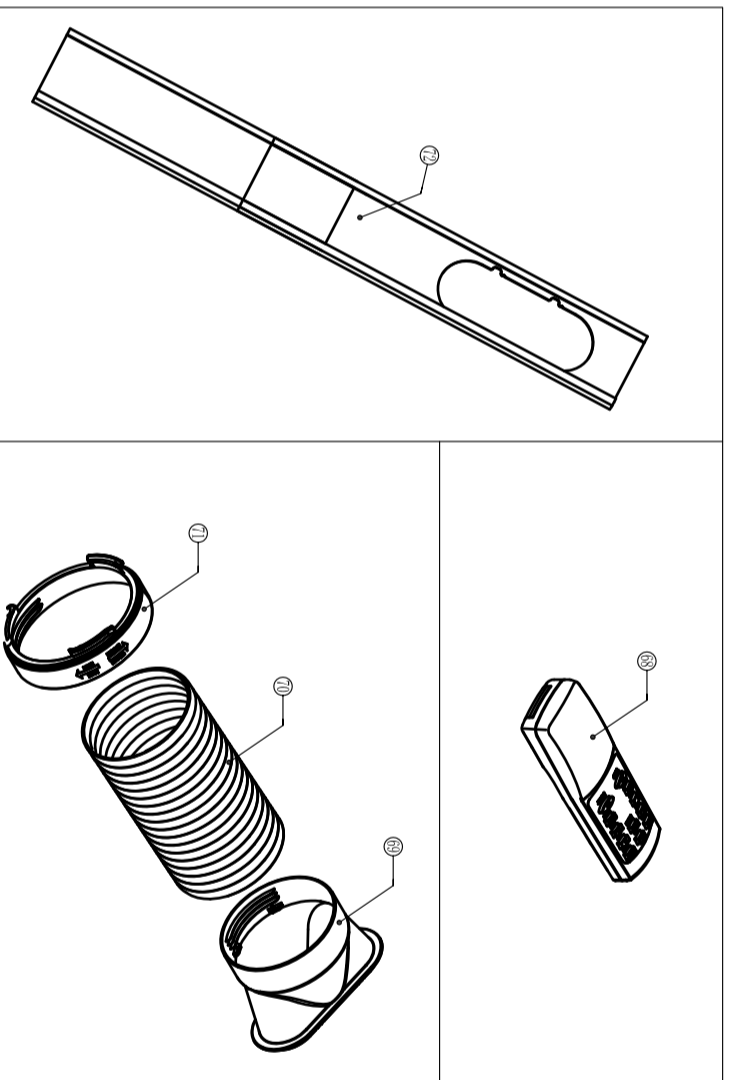

72				
71	Window sealplate assembly	1	PVC	
70	Air exhaust joint	1	ABS	
69	Air exhaust hose	1	PVC+steel wire	
68	Air exhaust flat nozzle	1	ABS	
67	Single cooling remote control	1		Determined as required by customers
66	Air-inlet grille	1		
65	Strainer (big)	1		
64	Strainer (small)	2		
63	Power line hook	2		
62	General power line	1		
61	Rear panel	1		
60	Compressor capacitor	1		
59	Capacitance card	1		
58	Fan capacitor	1		
57	Sensor assembly	1		
56	Cover of electric control box	1		
55	Transformer	1		
54	Electric control mainboard	1		
53	Isolating column	4	Flame retardant pp	
52	Electric control box	1		
	Air dust diaphragm	1	ABS	
	Name	Qty	Material	Remark