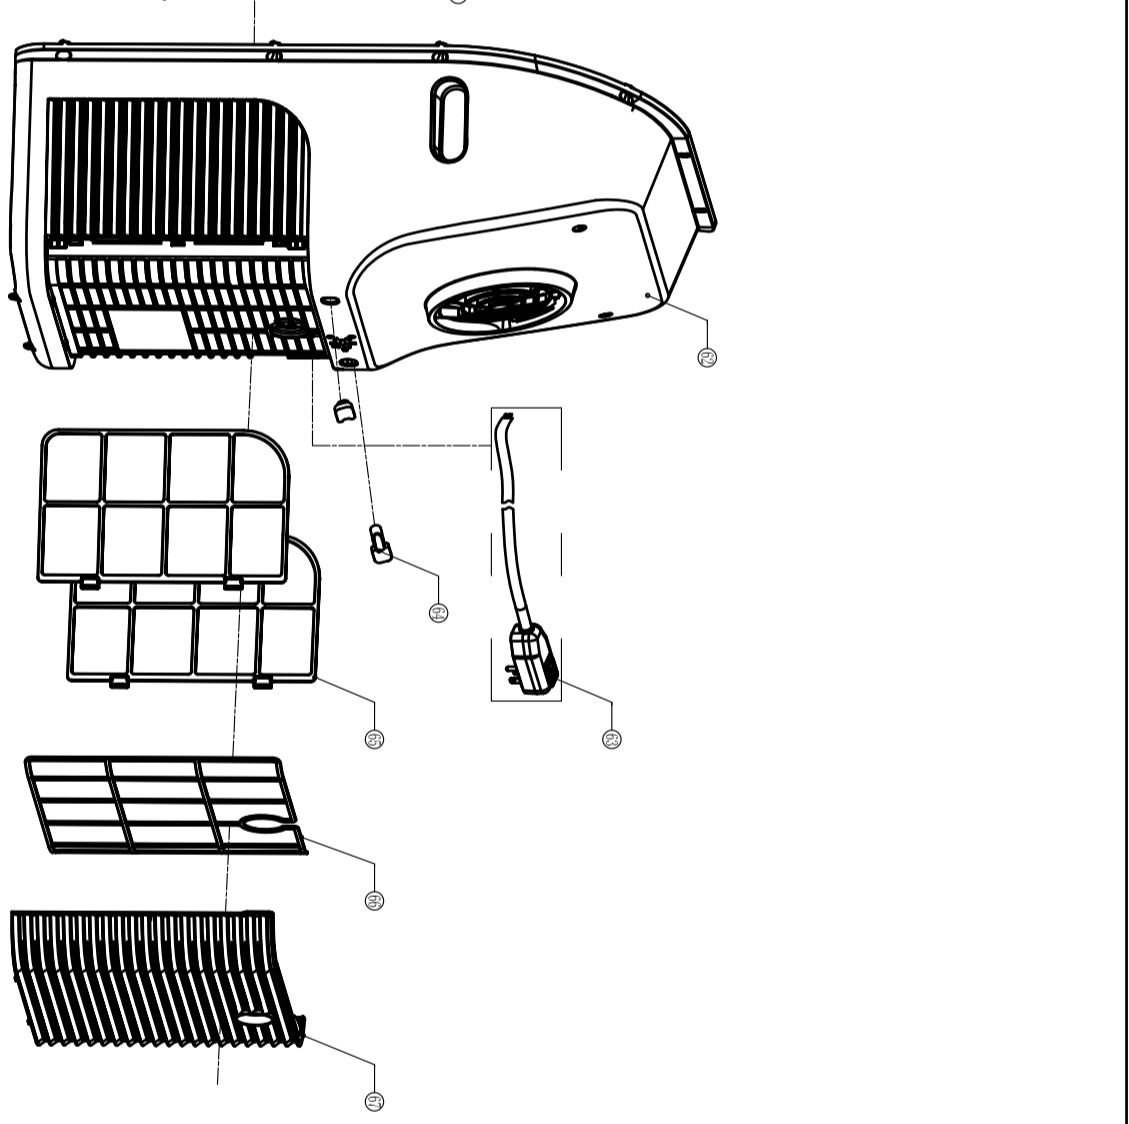

72				
71	Window sealplate assembly	1	PVC	
70	Air exhaust joint	1	ABS	
69	Air exhaust hose	1	PVC+steel wire	
68	Air exhaust flat nozzle	1	ABS	
67	Single cooling remote control	1		Determined as required by customers
66	Air-inlet grille	1		
65	Strainer (big)	1		
64	Strainer (small)	2		
63	Power line hook	2		
62	General power line	1		
61	Rear panel	1		
60	Compressor capacitor	1		
59	Capacitance card	1		
58	Fan capacitor	1		
57	Sensor assembly	1		
56	Cover of electric control box	1		
55	Transformer	1		
54	Electric control mainboard	1		
53	Isolating column	4	Flame retardant pp	
52	Electric control box	1		
	Air dust diaphragm	1	ABS	
	Name	Qty	Material	Remark