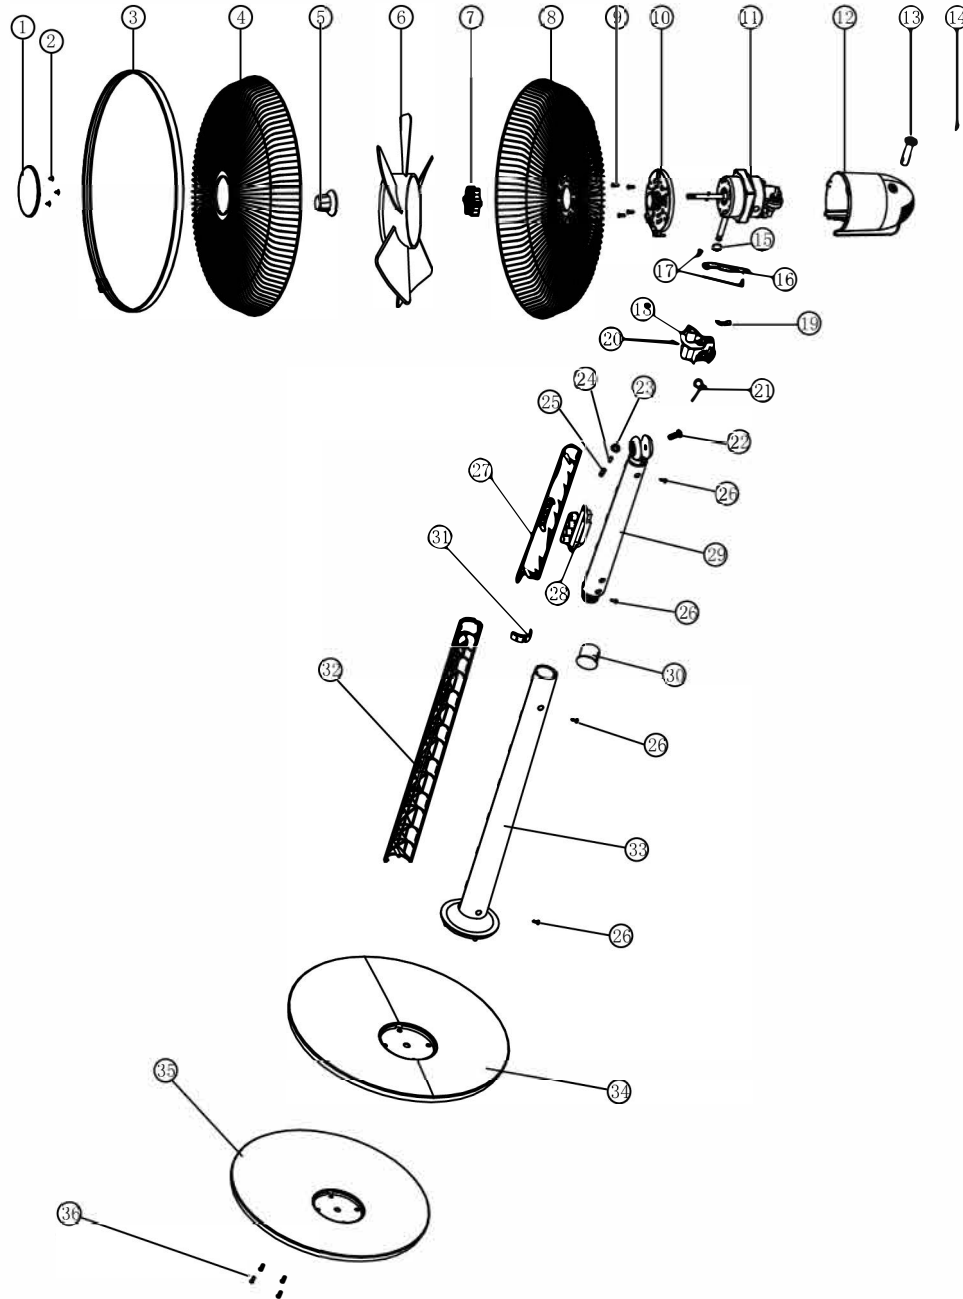

ARTEMIS 541 120

SUPRA

Code	Name	Material	Number
36	screw	iron	4
35	base heavy	clay	1
34	base	ABS	1
33	rear tube	ABS	1
32	front tube	ABS	1
31	clamping piece	ABS	1
30	tube nut	ABS	1
29	rear cover of switch	ABS	1
28	switch	fireproof PC	1
27	front cover of switch	ABS	1
26	screw	iron	4
25	cylindrical spring	spring steel	1
24	bullet	iron	1
23	nut	iron	1
22	apsidal screw	iron	1
21	torsion spring	spring steel	1
20	screw	iron	1
19	positioning piece	manganese	1
18	support arm	PP	1
17	screw	iron	2
16	connecting rod	iron	1
15	ring	nylon	1
14	screw	iron	1
13	oscillation knob	PP	1
12	cover of motor	PP	1
11	motor	aluminum	1
10	front fender	PP	1
9	screw	iron	4
8	rear grille	iron	1
7	grille nut	PP	1
6	blade	ABS	1
5	blade nut	PP	1
4	front grille	iron	1
3	grille ring	PP	1
2	screw	iron	3
1	grille cover	ABS	1